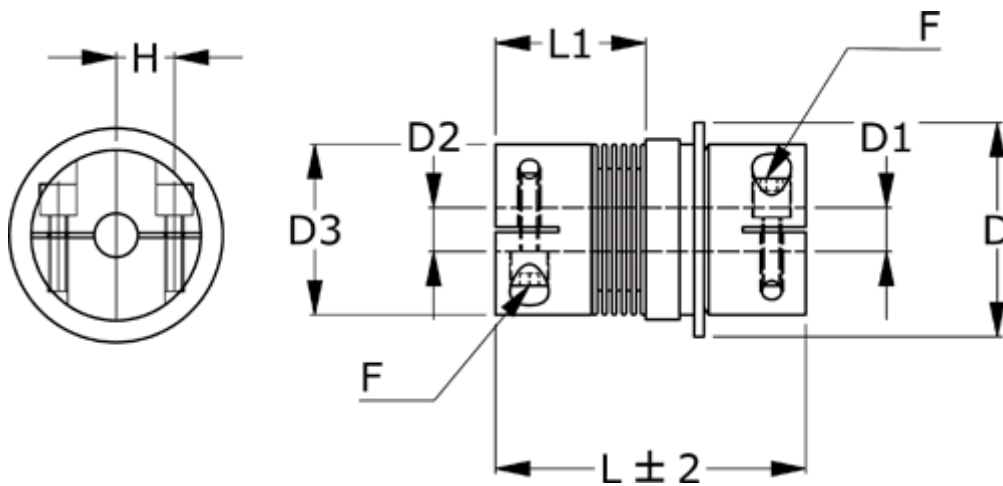

Article number: 335010040650815D2

Description: Safety coupling BKK 004,5 multiposition
Length 65 mm, bore 8/15 mm, TKn max 6 NM

Measures

D = 42

D1 = 15

D2 = 8

D3 = 32.5

F = M4

H = 12.0

L = 65

L1 = 36.0

Nom. torque NM (TKn) = 6NM overload torque range 2

Position engagement = C = Synchronous

s = 0.7